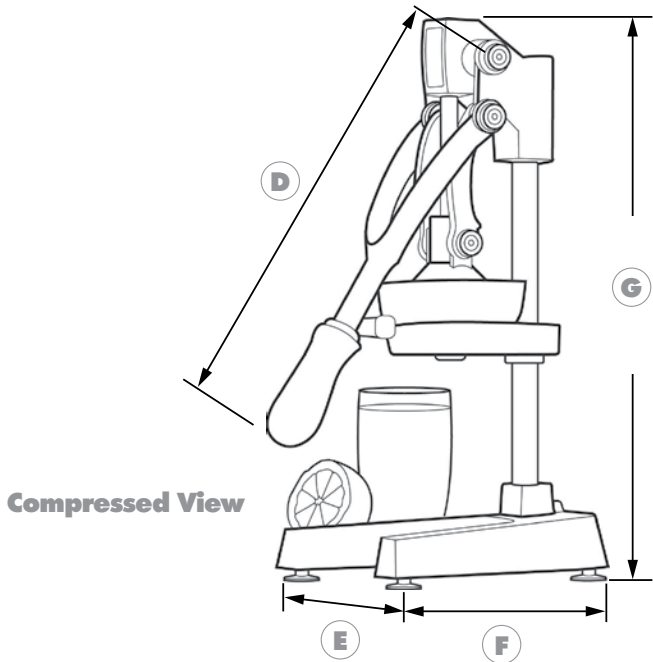

FOCUS COMMERCIAL JUICE PRESSES

OLYMPUS™ & JUPITER™

Job _____

(97302, 97306, 97332, 97336)

SPECIFICATIONS: PART NUMBERS AND MEASUREMENTS

Item#	A	B	C	D	E	F	G
97302 - 97306	2.28" (58mm)	6.00" (152.4mm)	30.16" (152.4mm)	14.16" (360mm)	7.387" (185mm)	9.25" (235mm)	18" (458mm)
97332 - 97336	2.19" (56mm)	5.08" (129mm)	27.16" (690mm)	13.5" (342.9mm)	7.25" (184mm)	8.75" (222.3mm)	14.68" (373mm)