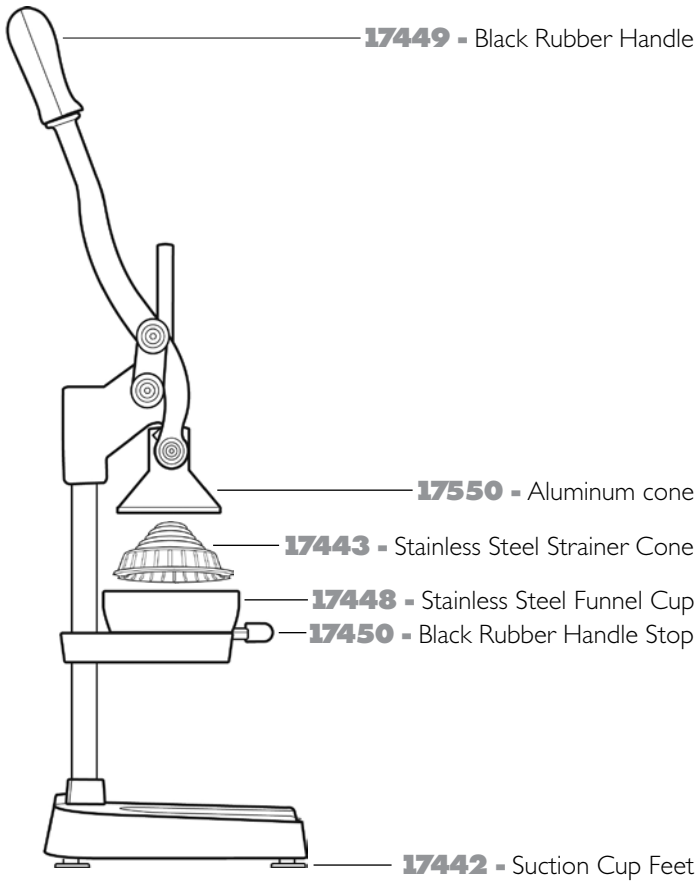

Item#	Description	Color	Pack
97302	Olympus Extra Large Commercial Juice Press	White	2
97306	Olympus Extra Large Commercial Juice Press	Black	2
97332	Jupiter Large Commercial Juice Press	White	2
97336	Jupiter Large Commercial Juice Press	Black	2

FOCUS COMMERCIAL JUICE PRESSES

OLYMPUS™ & JUPITER™

Job _____

(97302, 97306, 97332, 97336)

SPECIFICATIONS: PART NUMBERS AND MEASUREMENTS

Item#	A	B	C	D	E	F	G
97302 - 97306	2.28" (58mm)	6.00" (152.4mm)	30.16" (152.4mm)	14.16" (360mm)	7.387" (185mm)	9.25" (235mm)	18" (458mm)
97332 - 97336	2.19" (56mm)	5.08" (129mm)	27.16" (690mm)	13.5" (342.9mm)	7.25" (184mm)	8.75" (222.3mm)	14.68" (373mm)