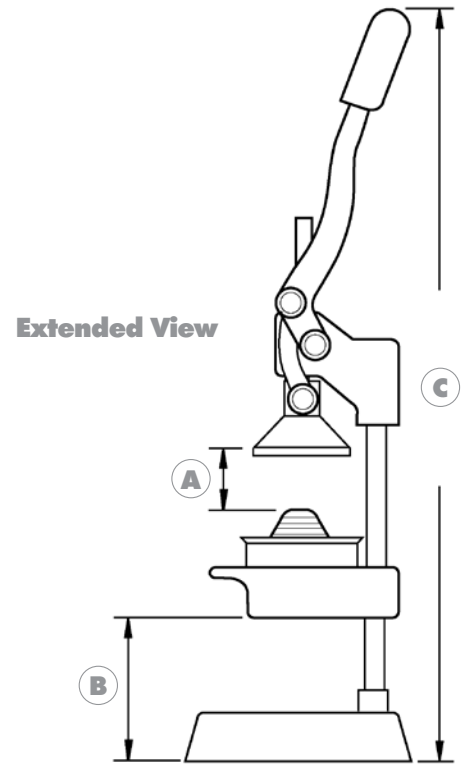

FOCUS COMMERCIAL JUICE PRESSES

OLYMPUS™ & JUPITER™

Job _____

(97302, 97306, 97332, 97336)

SPECIFICATIONS: PART NUMBERS AND MEASUREMENTS

Item#	A	B	C	D	E	F	G
97302 - 97306	2.28" (58mm)	6.00" (152.4mm)	30.16" (152.4mm)	14.16" (360mm)	7.387" (185mm)	9.25" (235mm)	18" (458mm)
97332 - 97336	2.19" (56mm)	5.08" (129mm)	27.16" (690mm)	13.5" (342.9mm)	7.25" (184mm)	8.75" (222.3mm)	14.68" (373mm)