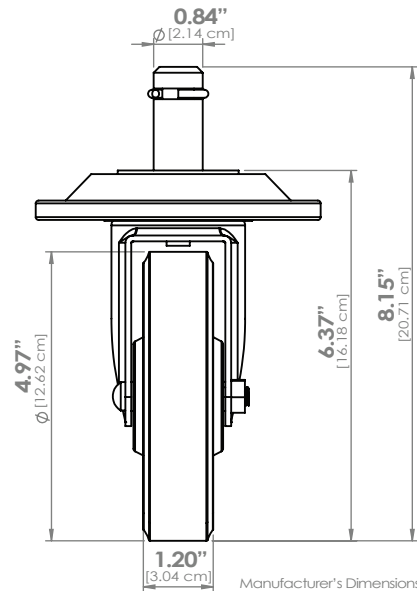

FSCAST5

5" HEAVY-DUTY POLYURETHANE STEM CASTERS [FSCAST5]

- **Design:** 5" (12.7 cm) diameter, 1 1/4" (3.2 cm) face, heavy-duty polyurethane non-marking casters turn your shelving unit into a mobile solution. Each caster includes a 5" (12.7 cm) revolving donut bumper at no additional charge.
- **Load Rating:** Each caster has a load rating of 250 lbs. (113 kg).
- **Special Post Requirements:** When ordering these casters specify posts without feet (i.e. FGN033C).

Item #	Description	Pack
FSCAST5*	Set of 4 each 5" (12.7 cm) stem casters (2 swivel & 2 swivel/brake) w/bumpers	4 sets
FSCAST5B	5" (12.7 cm) swivel stem caster with brake & bumper	4
FSCAST5C	5" (12.7 cm) swivel stem caster & bumper	4