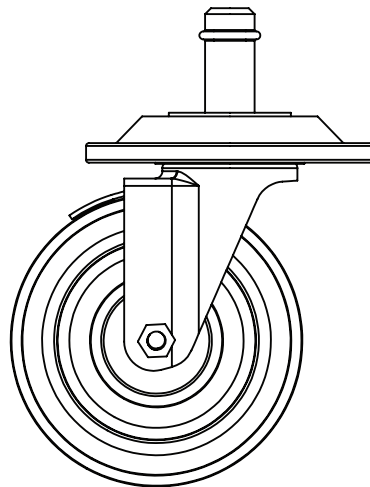

FSCAST5

5" HEAVY-DUTY POLYURETHANE STEM CASTERS [FSCAST5]

- **Design:** 5" (12.7 cm) diameter, 1 1/4" (3.2 cm) face, heavy-duty polyurethane non-marking casters turn your shelving unit into a mobile solution. Each caster includes a 5" (12.7 cm) revolving donut bumper at no additional charge.
- **Load Rating:** Each caster has a load rating of 250 lbs. (113 kg).
- **Special Post Requirements:** When ordering these casters specify posts without feet (i.e. FGN033C).

Item #	Description	Pack
FSCAST5*	Set of 4 each 5" (12.7 cm) stem casters (2 swivel & 2 swivel/brake) w/bumpers	4 sets
FSCAST5B	5" (12.7 cm) swivel stem caster with brake & bumper	4
FSCAST5C	5" (12.7 cm) swivel stem caster & bumper	4