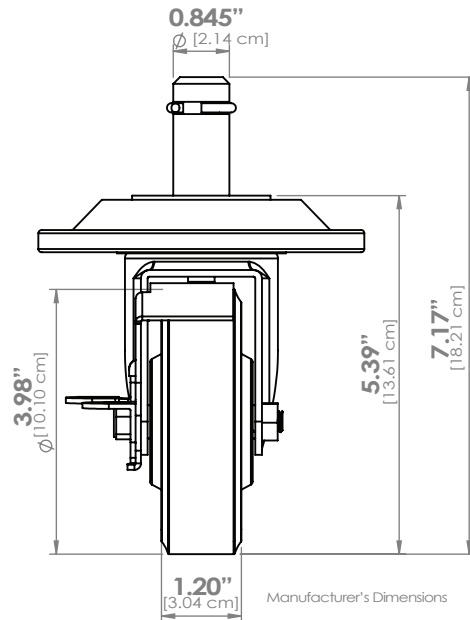

4" HEAVY-DUTY POLYURETHANE STEM CASTERS [FSCAST4]

- **Design:** 4" (10.2 cm) diameter, 1 1/4" (3.2 cm) face, heavy-duty, non-marking polyurethane wheel casters turn your shelving unit into a mobile solution. Each caster includes a 5" (12.7 cm) revolving donut bumper.
- **Load Rating:** Each caster has a load rating of 250 lbs. (113 kg).
- **Special Post Requirements:** These casters specify posts with feet (i.e. FG033C).

Item #	Description	Pack
FSCAST4*	Set of 4 each 4" (10.2 cm) stem casters (2 swivel & 2 swivel/brake) w/bumpers	4 sets
FSCAST4B	Individual 4" (10.2 cm) swivel stem caster with brake & bumper	4

* Shipped in full color trilingual merchandising carton.