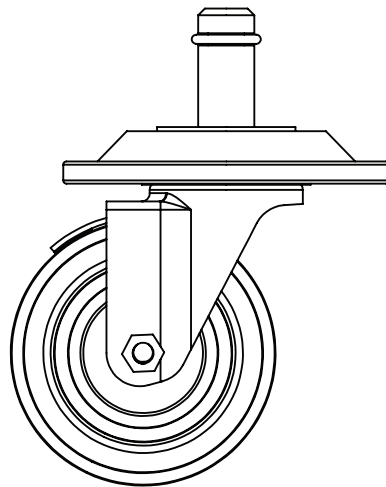

4" HEAVY-DUTY POLYURETHANE STEM CASTERS [FSCAST4]

- **Design:** 4" (10.2 cm) diameter, 1 1/4" (3.2 cm) face, heavy-duty, non-marking polyurethane wheel casters turn your shelving unit into a mobile solution. Each caster includes a 5" (12.7 cm) revolving donut bumper.
- **Load Rating:** Each caster has a load rating of 250 lbs. (113 kg).
- **Special Post Requirements:** These casters specify posts with feet (i.e. FG033C).

Item #	Description	Pack
FSCAST4*	Set of 4 each 4" (10.2 cm) stem casters (2 swivel & 2 swivel/brake) w/bumpers	4 sets
FSCAST4B	Individual 4" (10.2 cm) swivel stem caster with brake & bumper	4

* Shipped in full color trilingual merchandising carton.